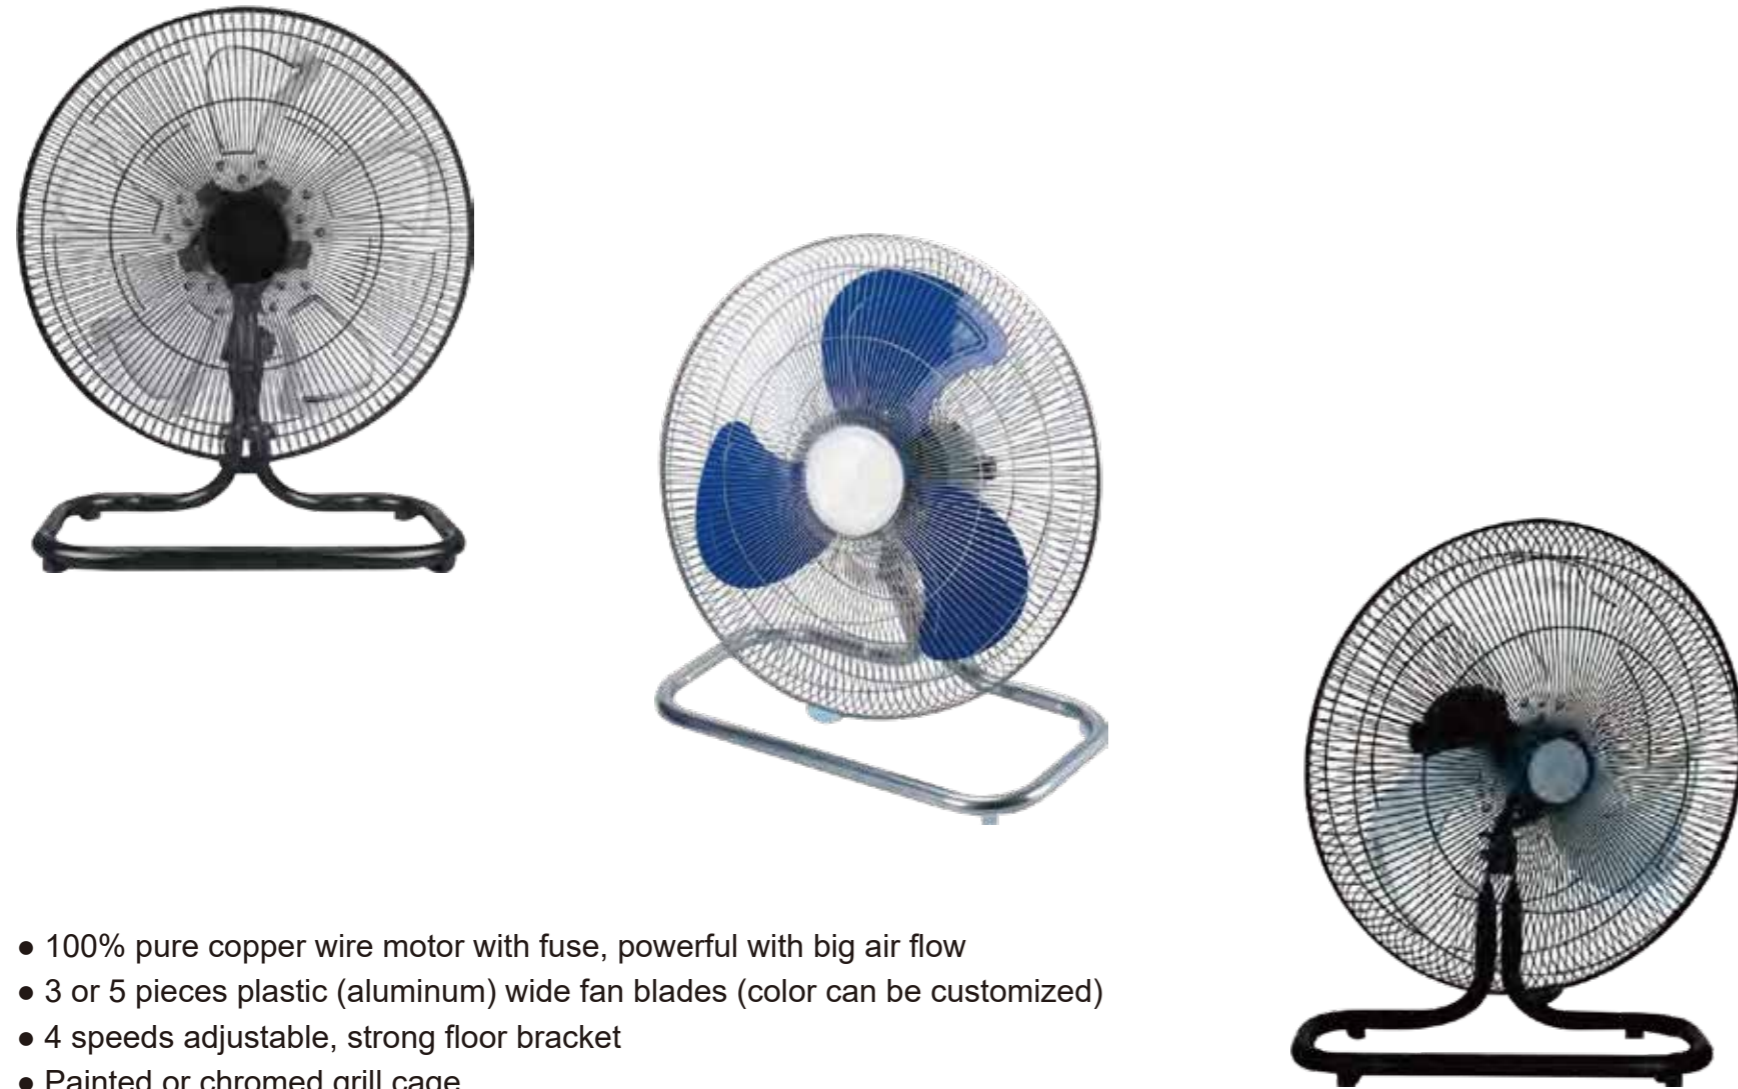

Commercial Floor Fan

- 100% pure copper wire motor with fuse, powerful with big air flow
- 3 or 5 pieces plastic (aluminum) wide fan blades (color can be customized)
- 4 speeds adjustable, strong floor bracket
- Painted or chromed grill cage

Powerful Floor Fan

- 100% pure copper wire motor
- 3 pieces aluminum wide fan blades
- Painted black or shining chromed color
- 3 speeds adjustable, Oscillation up and down

Technical Parameters

Model	Size (mm)	Size (inch)	Voltage (inch)	Frequency (Hz)	Power (w)	Volume (m ³ /min)	Speed (RPM)	Noise dB(A)
LWIF-250U(S)-01	250	10	110~120 220~240	50/60	30	23	1350	42
LWIF-300U(S)-01	300	12		50/60	40	36	1350	45
LWIF-350U(S)-01	350	14		50/60	60	70	1350	50
LWIF-400U(S)-01	400	16		50/60	80	88	1350	52
LWIF-450U(S)-07	450	18		50/60	100	95	1350	55
LWIF-500U(S)-05	500	20		50/60	120	100	1350	58